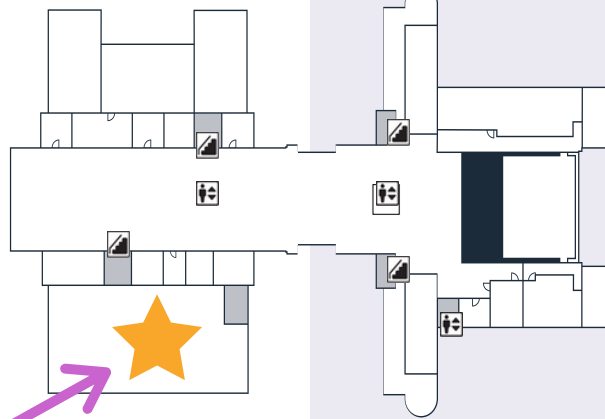

E 10th St

HOW TO FIND

Asian Library

Floor 3

Honnold

Mudd

Floor 2

N Columbia Ave

Floor 1

N Dartmouth Ave

N College Way

South Entrance

Viewed from the corner of N Dartmouth and College Way

Main Services Desk (Honnold 1)

THE CLAREMONT COLLEGES LIBRARY

E 10th St

Honnold

Mudd

Asian Library

Floor 3

North Entrance

Viewed from E 10th St

Main Services Desk (Honnold 1)

Floor 2