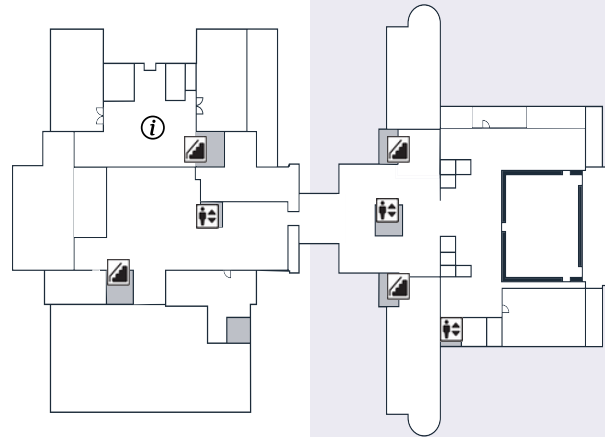

E 10th St

HOW TO FIND

Asian Library

Floor 3

Honnold

Mudd

Floor 2

N Columbia Ave

Floor 1

N Dartmouth Ave

N College Way

South Entrance

Viewed from the corner of N Dartmouth and College Way

Main Services Desk (Honnold 1)

THE CLAREMONT COLLEGES LIBRARY

E 10th St

Honnold

Mudd

Asian Library

Floor 3

North Entrance

Viewed from E 10th St

Main Services Desk (Honnold 1)

Floor 2