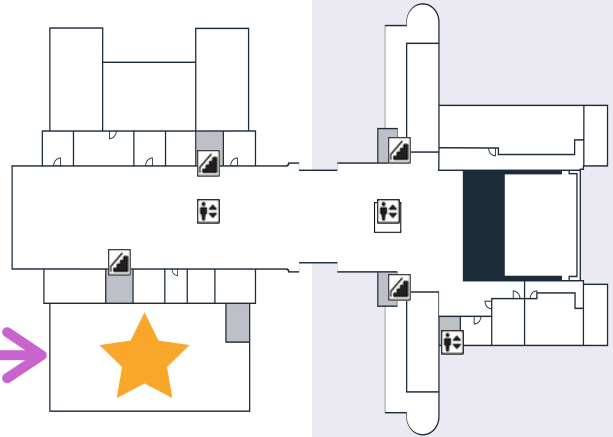

E 10th St

HOW TO FIND

Asian Library

Floor 3

Honnold

Mudd

Floor 2

N Columbia Ave

Floor 1

N Dartmouth Ave

N College Way

South Entrance

Viewed from the corner of N Dartmouth and College Way

Main Services Desk (Honnold 1)

THE CLAREMONT COLLEGES LIBRARY

E 10th St

Honnold

Mudd

Asian Library

Floor 3

North Entrance

Viewed from E 10th St

Main Services Desk (Honnold 1)

Floor 2