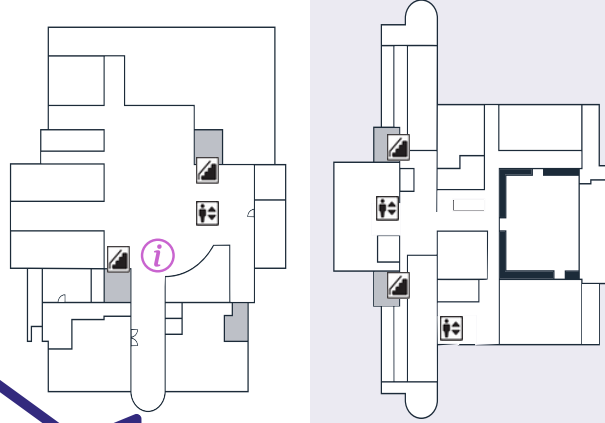

E 10th St

HOW TO FIND

Asian Library

Floor 3

Honnold

Mudd

Floor 2

N Columbia Ave

Floor 1

N Dartmouth Ave

N College Way

South Entrance

Viewed from the corner of N Dartmouth and College Way

Main Services Desk (Honnold 1)

THE CLAREMONT COLLEGES LIBRARY

E 10th St

Honnold

Mudd

Asian Library

Floor 3

North Entrance

Viewed from E 10th St

Main Services Desk (Honnold 1)

Floor 2