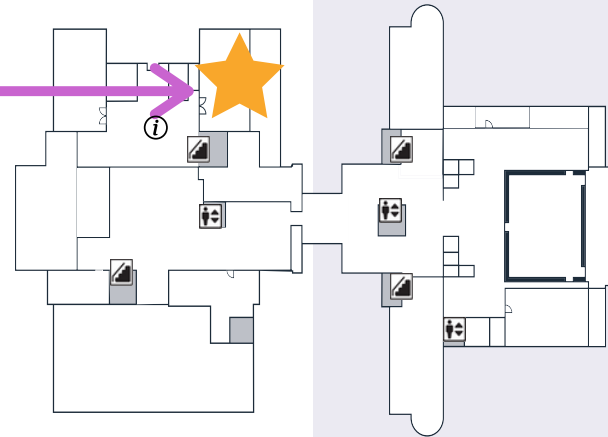

E 10th St

Honnold

Mudd

HOW TO FIND

Floor 3

Floor 2

Founders Room

Floor 1

South Entrance

Viewed from the corner of N Dartmouth and College Way

Main Services Desk (Honnold 1)

N Columbia Ave

N Dartmouth Ave

N College Way

THE CLAREMONT COLLEGES LIBRARY

E 10th St

Honnold

Mudd

North Entrance

Viewed from E 10th St

Main Services Desk (Honnold 1)

Floor 3

Founders Room

Floor 2