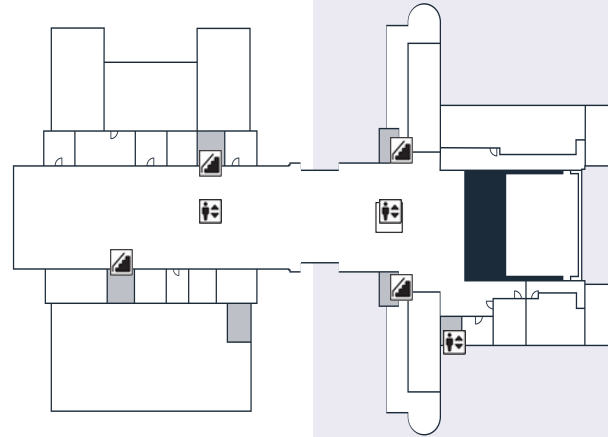

E 10th St

Honnold

Mudd

HOW TO FIND

Floor 3

Floor 2

Founders Room

Floor 1

South Entrance

Viewed from the corner of N Dartmouth and College Way

Main Services Desk (Honnold 1)

N Columbia Ave

N Dartmouth Ave

N College Way

THE CLAREMONT COLLEGES LIBRARY

E 10th St

Honnold

Mudd

North Entrance

Viewed from E 10th St

Main Services Desk (Honnold 1)

Floor 3

Founders Room

Floor 2