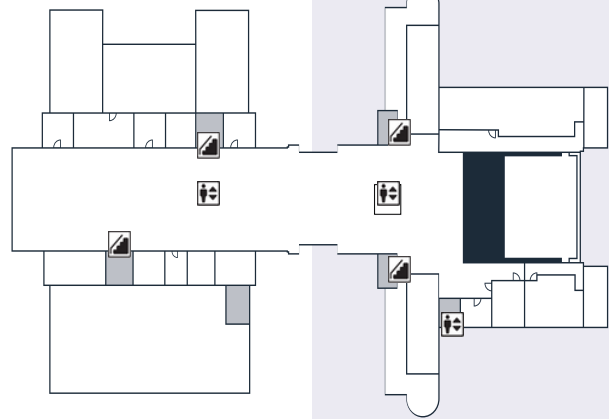

Honnold

Mudd

North Entrance

Viewed from E 10th St

Main Services Desk (Honnold 1)

Floor 3

Founders Room

Floor 2

N Columbia Ave

Floor 1

N Dartmouth Ave

N College Way

HOW TO FIND

THE CLAREMONT COLLEGES LIBRARY