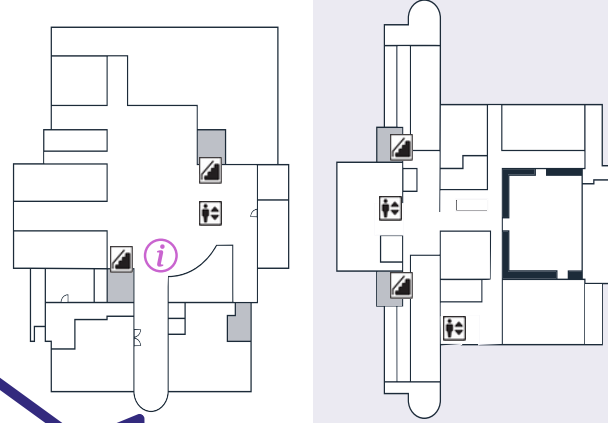

E 10th St

Honnold

Mudd

HOW TO FIND

Floor 3

Floor 2

Founders Room

Floor 1

South Entrance

Viewed from the corner of N Dartmouth and College Way

Main Services Desk (Honnold 1)

N Columbia Ave

N Dartmouth Ave

N College Way

THE CLAREMONT COLLEGES LIBRARY

E 10th St

Honnold

Mudd

North Entrance

Viewed from E 10th St

Main Services Desk (Honnold 1)

Floor 3

Founders Room

Floor 2