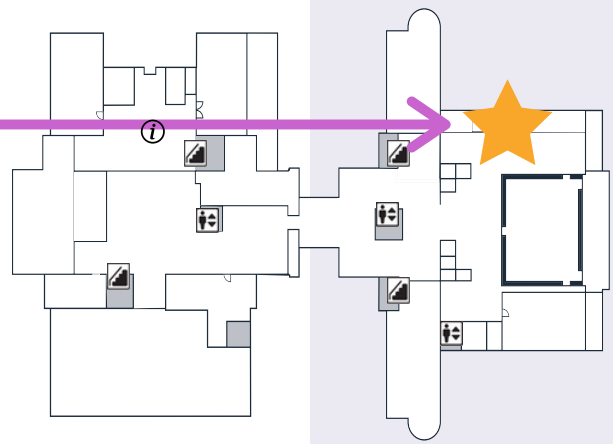

E 10th St

HOW TO FIND

Honnold

Mudd

Floor 3

Floor 2

N Columbia Ave

Floor 1

N Dartmouth Ave

N College Way

**Mudd 2
North
Classroom**
(formerly Digital Tool Shed)

South Entrance

Viewed from the corner of N Dartmouth and College Way

Main Services Desk (Honnold 1)

THE CLAREMONT COLLEGES LIBRARY

E 10th St

Honnold

Mudd

North Entrance

Viewed from E 10th St

i Main Services Desk (Honnold 1)

Floor 3

Floor 2