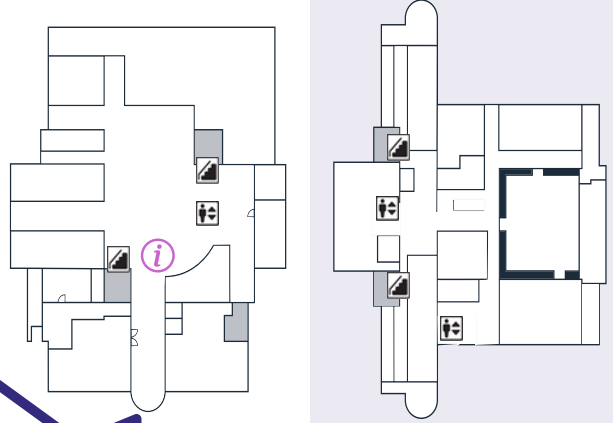

E 10th St

HOW TO FIND

Honnold

Mudd

Floor 3

Floor 2

N Columbia Ave

Floor 1

N Dartmouth Ave

N College Way

**Mudd 2
North
Classroom**
(formerly Digital Tool Shed)

South Entrance

Viewed from the corner of N Dartmouth and College Way

Main Services Desk (Honnold 1)

THE CLAREMONT COLLEGES LIBRARY

E 10th St

Honnold

Mudd

North Entrance

Viewed from E 10th St

i Main Services Desk (Honnold 1)

Floor 3

Floor 2