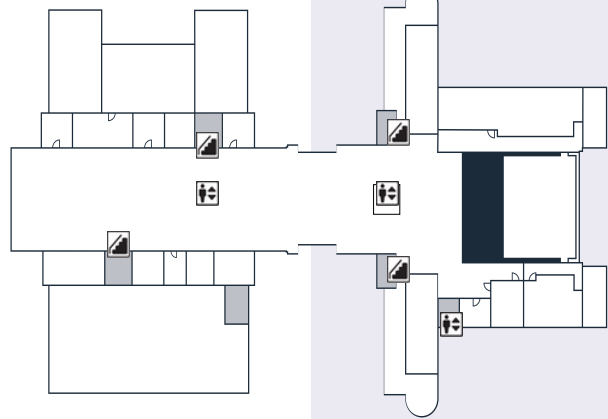

E 10th St

Honnold

Mudd

North Entrance

Viewed from E 10th St

i Main Services Desk (Honnold 1)

Floor 3

Floor 2

N Columbia Ave

**Mudd 2
North
Classroom**
(formerly Digital Tool Shed)

HOW TO FIND

Floor 1

N Dartmouth Ave

N College Way

THE CLAREMONT COLLEGES LIBRARY