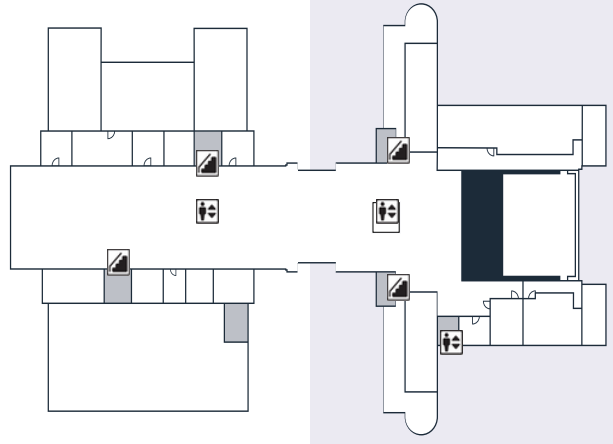

E 10th St

HOW TO FIND

Honnold

Mudd

Floor 3

Floor 2

N Columbia Ave

Floor 1

N Dartmouth Ave

N College Way

**Mudd 2
North
Classroom**
(formerly Digital Tool Shed)

South Entrance

Viewed from the corner of N Dartmouth and College Way

Main Services Desk (Honnold 1)

THE CLAREMONT COLLEGES LIBRARY

E 10th St

Honnold

Mudd

North Entrance

Viewed from E 10th St

i Main Services Desk (Honnold 1)

Floor 3

Floor 2