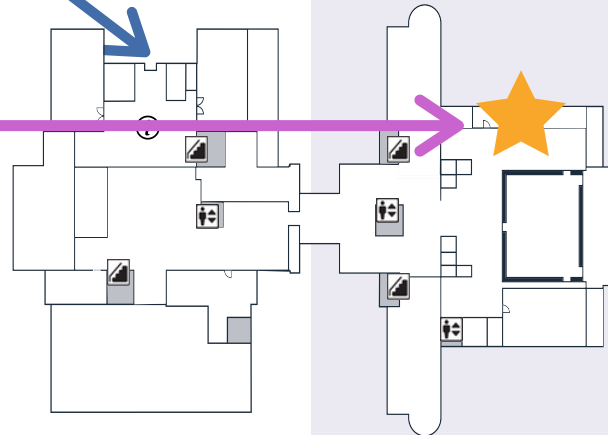

N Dartmouth Ave

N College Way

**Mudd 2
North
Classroom**
(formerly Digital Tool Shed)

South Entrance

Viewed from the corner of N Dartmouth and College Way

Main Services Desk (Honnold 1)

THE CLAREMONT COLLEGES LIBRARY

E 10th St

Honnold

Mudd

North Entrance

Viewed from E 10th St

i Main Services Desk (Honnold 1)

Floor 3

Floor 2

N Columbia Ave

**Mudd 2
North
Classroom**
(formerly Digital Tool Shed)

HOW TO FIND

Floor 1

N Dartmouth Ave

N College Way

THE CLAREMONT COLLEGES LIBRARY