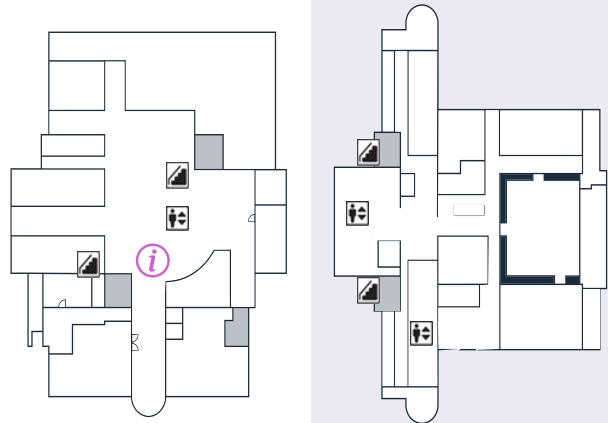

E 10th St

Honnold

Mudd

North Entrance

Viewed from E 10th St

i Main Services Desk (Honnold 1)

Floor 3

Floor 2

N Columbia Ave

**Mudd 2
North
Classroom**
(formerly Digital Tool Shed)

HOW TO FIND

Floor 1

N Dartmouth Ave

N College Way

THE CLAREMONT COLLEGES LIBRARY