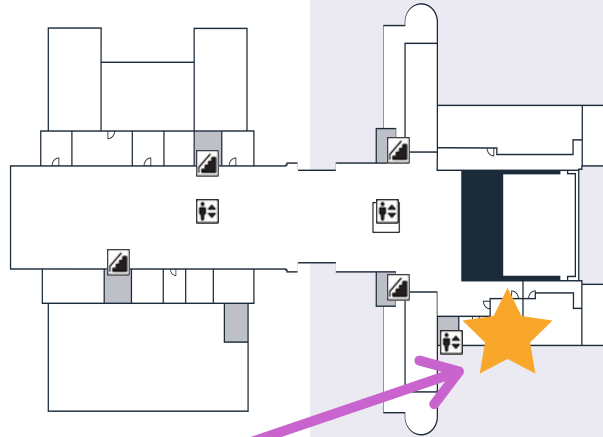

E 10th St

HOW TO FIND

Honnold

Mudd

Floor 3

**Mudd 3
South
Classroom**
(formerly Keck 3)

Floor 2

N Columbia Ave

Floor 1

N Dartmouth Ave

South Entrance

Viewed from the corner of
N Dartmouth and College Way

Main Services Desk (Honnold 1)

N College Way

THE CLAREMONT COLLEGES LIBRARY

E 10th St

Honnold

Mudd

**Mudd 3
South
Classroom**
(formerly Keck 3)

Floor 3

North Entrance

Viewed from E 10th St

Main Services Desk (Honnold 1)

Floor 2