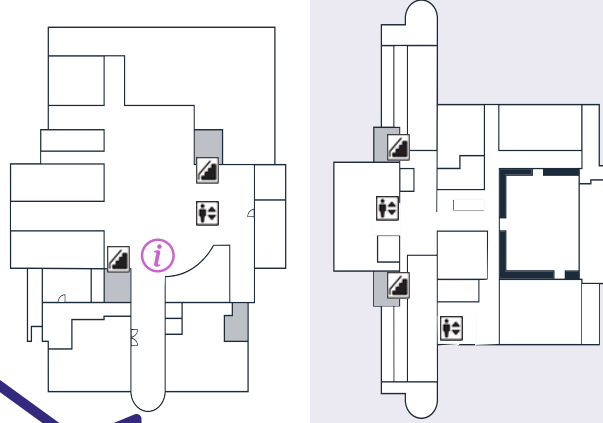

E 10th St

HOW TO FIND

Honnold

Mudd

Floor 3

**Mudd 3
South
Classroom**
(formerly Keck 3)

Floor 2

N Columbia Ave

Floor 1

N Dartmouth Ave

South Entrance

Viewed from the corner of
N Dartmouth and College Way

Main Services Desk (Honnold 1)

N College Way

THE CLAREMONT COLLEGES LIBRARY

E 10th St

Honnold

Mudd

**Mudd 3
South
Classroom**
(formerly Keck 3)

Floor 3

North Entrance

Viewed from E 10th St

Main Services Desk (Honnold 1)

Floor 2