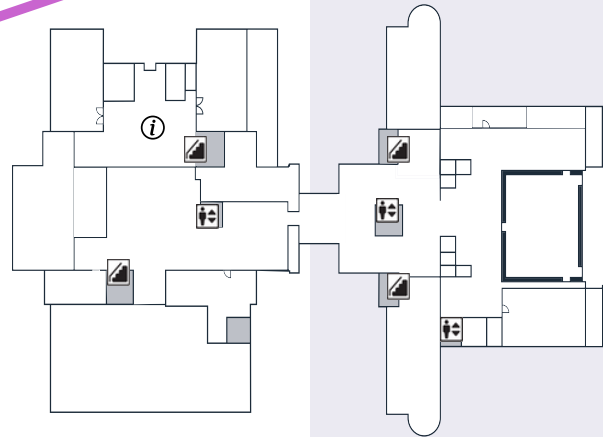

E 10th St

HOW TO FIND

Honnold

Mudd

Floor 3

**Mudd 3
South
Classroom**
(formerly Keck 3)

Floor 2

N Columbia Ave

Floor 1

N Dartmouth Ave

South Entrance

Viewed from the corner of
N Dartmouth and College Way

Main Services Desk (Honnold 1)

N College Way

THE CLAREMONT COLLEGES LIBRARY

E 10th St

Honnold

Mudd

**Mudd 3
South
Classroom**
(formerly Keck 3)

Floor 3

North Entrance

Viewed from E 10th St

Main Services Desk (Honnold 1)

Floor 2