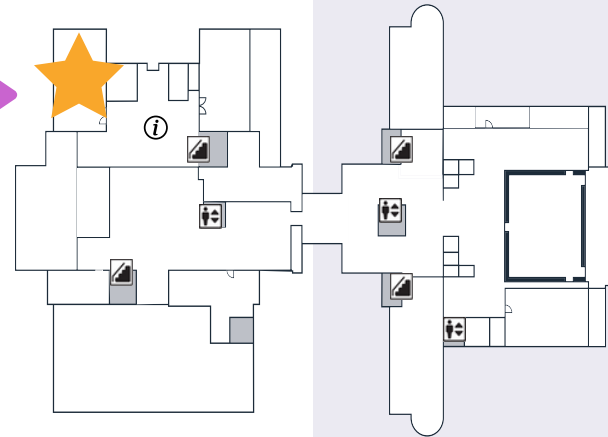

E 10th St

Honnold

Mudd

HOW TO FIND

Floor 3

Floor 2

N Columbia Ave

Floor 1

N College Way

N Dartmouth Ave

Special Collections Reading Room

South Entrance 

Viewed from the corner of N Dartmouth and College Way

 Main Services Desk (Honnold 1)

THE CLAREMONT COLLEGES LIBRARY

E 10th St

Honnold

Mudd

North Entrance

Viewed from E 10th St

i Main Services Desk (Honnold 1)

Floor 3

Floor 2

Floor 1