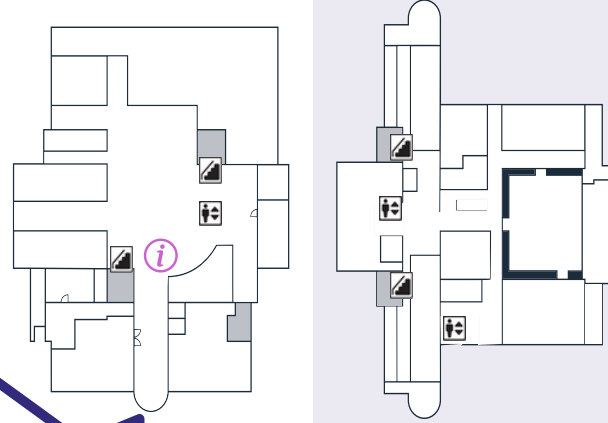

E 10th St

Honnold

Mudd

HOW TO FIND

Floor 3

Floor 2

N Columbia Ave

Floor 1

N College Way

N Dartmouth Ave

Special Collections Reading Room

South Entrance 

Viewed from the corner of N Dartmouth and College Way

 Main Services Desk (Honnold 1)

THE CLAREMONT COLLEGES LIBRARY

E 10th St

Honnold

Mudd

North Entrance

Viewed from E 10th St

i Main Services Desk (Honnold 1)

Floor 3

Floor 2

Floor 1