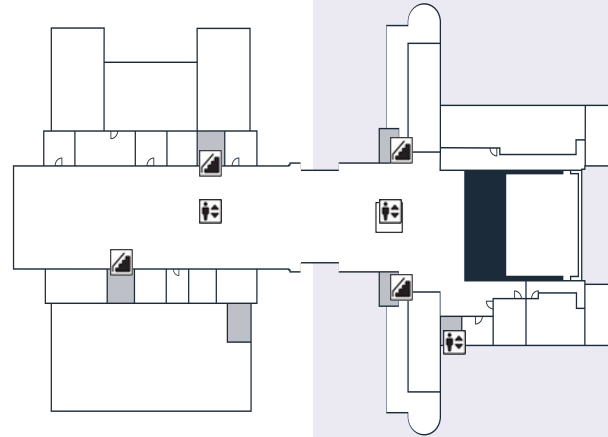

E 10th St

Honnold

Mudd

HOW TO FIND

Floor 3

Floor 2

N Columbia Ave

Floor 1

N College Way

N Dartmouth Ave

Special Collections Reading Room

South Entrance 

Viewed from the corner of N Dartmouth and College Way

 Main Services Desk (Honnold 1)

THE CLAREMONT COLLEGES LIBRARY

E 10th St

Honnold

Mudd

North Entrance

Viewed from E 10th St

i Main Services Desk (Honnold 1)

Floor 3

Floor 2

Floor 1