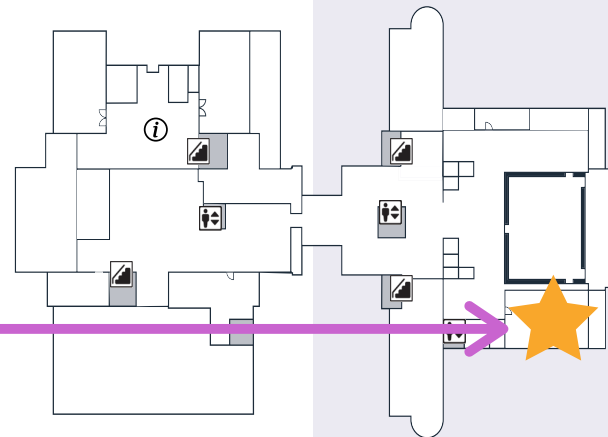

E 10th St

Honnold

Mudd

HOW TO FIND

Floor 3

Floor 2

Floor 1

Ponderosa Classroom

(formerly Mudd 2 South Classroom)

South Entrance

Viewed from the corner of N Dartmouth and College Way

 Main Services Desk (Honnold 1)

N Columbia Ave

N Dartmouth Ave

N College Way

THE CLAREMONT COLLEGES LIBRARY

E 10th St

Honnold

Mudd

North Entrance

Viewed from E 10th St

i Main Services Desk (Honnold 1)

Floor 3

Floor 2