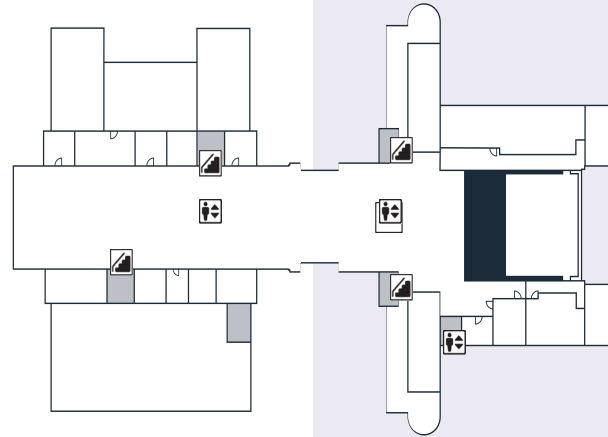

E 10th St

Honnold

Mudd

HOW TO FIND

Floor 3

Floor 2

Floor 1

Ponderosa Classroom

(formerly Mudd 2 South Classroom)

South Entrance

Viewed from the corner of N Dartmouth and College Way

 Main Services Desk (Honnold 1)

N Columbia Ave

N Dartmouth Ave

N College Way

THE CLAREMONT COLLEGES LIBRARY

E 10th St

Honnold

Mudd

North Entrance

Viewed from E 10th St

i Main Services Desk (Honnold 1)

Floor 3

Floor 2