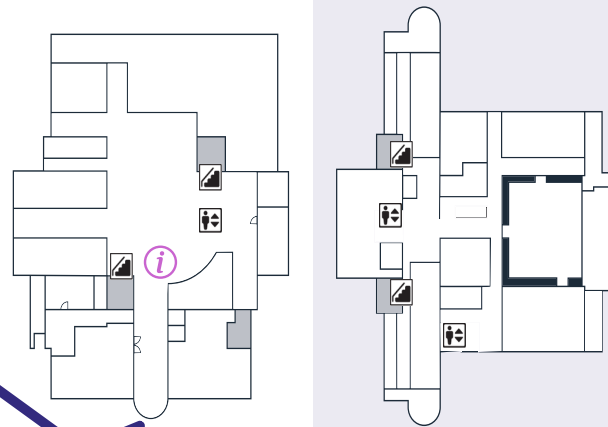

E 10th St

Honnold

Mudd

HOW TO FIND

Floor 3

Floor 2

Floor 1

Ponderosa Classroom

(formerly Mudd 2 South Classroom)

South Entrance

Viewed from the corner of N Dartmouth and College Way

 Main Services Desk (Honnold 1)

N Columbia Ave

N Dartmouth Ave

N College Way

THE CLAREMONT COLLEGES LIBRARY

E 10th St

Honnold

Mudd

North Entrance

Viewed from E 10th St

i Main Services Desk (Honnold 1)

Floor 3

Floor 2