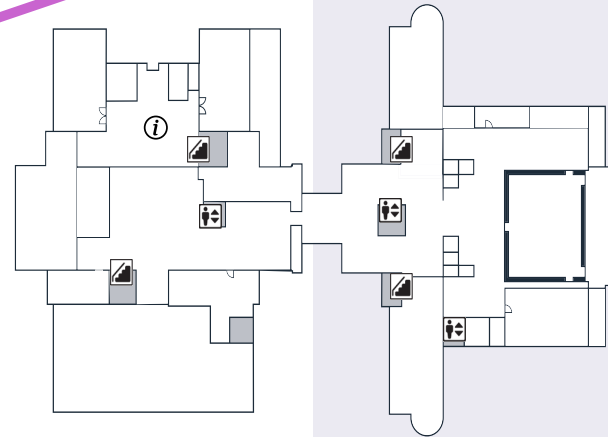

E 10th St

Honnold

Mudd

HOW TO FIND

Floor 3

Poppy Classroom

(formerly Mudd 3 South Classroom)

Floor 2

N Columbia Ave

Floor 1

South Entrance

Viewed from the corner of N Dartmouth and College Way

N Dartmouth Ave

Main Services Desk (Honnold 1)

N College Way

THE CLAREMONT COLLEGES LIBRARY

E 10th St

Honnold

Mudd

Poppy Classroom
(formerly Mudd 3 South Classroom)

Floor 3

North Entrance

Viewed from E 10th St

Main Services Desk (Honnold 1)