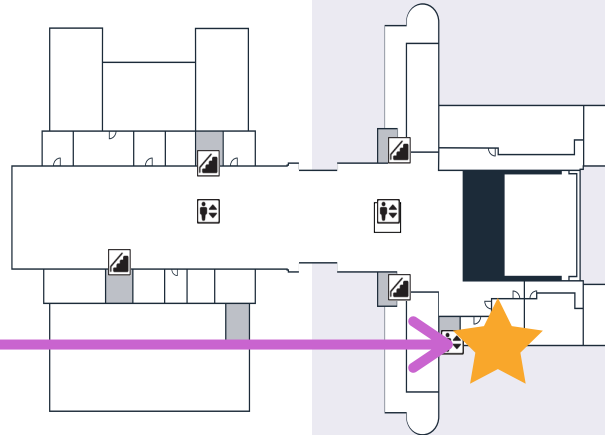

N Columbia Ave

Floor 1

South Entrance

Viewed from the corner of N Dartmouth and College Way

N Dartmouth Ave

Main Services Desk (Honnold 1)

N College Way

THE CLAREMONT COLLEGES LIBRARY

E 10th St

Honnold

Mudd

Poppy Classroom
(formerly Mudd 3 South Classroom)

Floor 3

North Entrance

Viewed from E 10th St

Main Services Desk (Honnold 1)