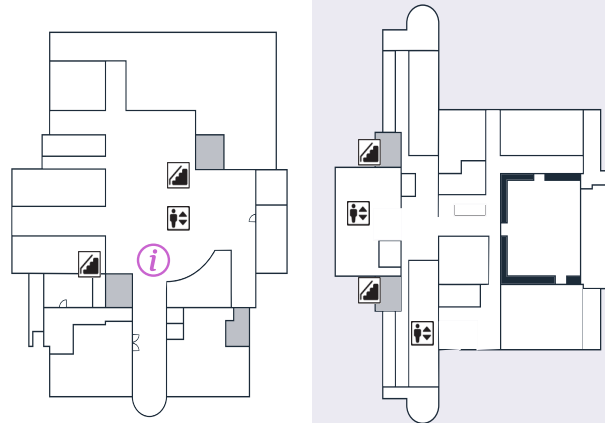

E 10th St

Honnold

Mudd

Poppy Classroom
(formerly Mudd 3 South Classroom)

Floor 3

North Entrance

Viewed from E 10th St

Main Services Desk (Honnold 1)

Floor 2

N Columbia Ave

HOW TO FIND

Floor 1

N Dartmouth Ave

N College Way

THE CLAREMONT COLLEGES LIBRARY