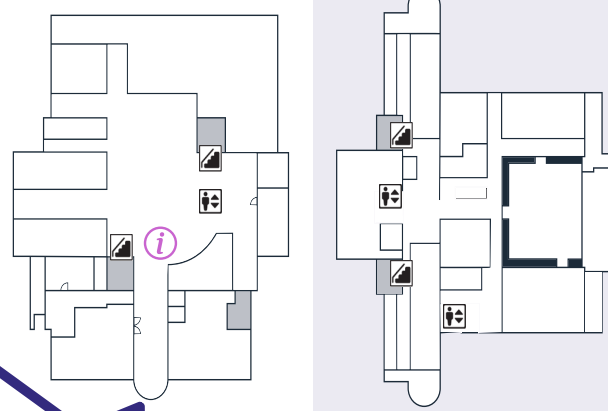

E 10th St

Honnold

Mudd

HOW TO FIND

Floor 3

Poppy Classroom

(formerly Mudd 3 South Classroom)

Floor 2

N Columbia Ave

Floor 1

South Entrance

Viewed from the corner of N Dartmouth and College Way

N Dartmouth Ave

Main Services Desk (Honnold 1)

N College Way

THE CLAREMONT COLLEGES LIBRARY

E 10th St

Honnold

Mudd

Poppy Classroom
(formerly Mudd 3 South Classroom)

Floor 3

North Entrance

Viewed from E 10th St

Main Services Desk (Honnold 1)