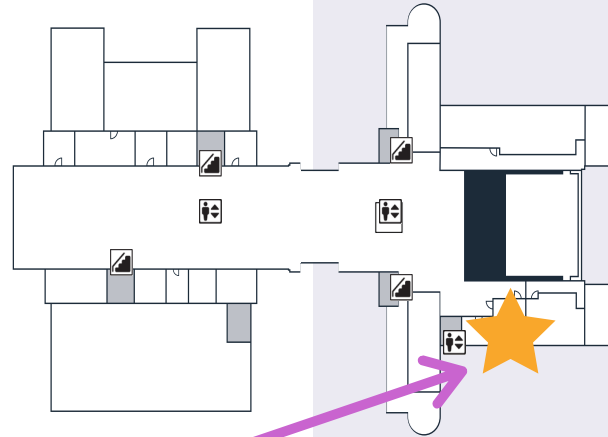

E 10th St

Honnold

Mudd

HOW TO FIND

Floor 3

Poppy Classroom

(formerly Mudd 3 South Classroom)

Floor 2

N Columbia Ave

Floor 1

South Entrance

Viewed from the corner of N Dartmouth and College Way

N Dartmouth Ave

Main Services Desk (Honnold 1)

N College Way

THE CLAREMONT COLLEGES LIBRARY

E 10th St

Honnold

Mudd

Poppy Classroom
(formerly Mudd 3 South Classroom)

Floor 3

North Entrance

Viewed from E 10th St

Main Services Desk (Honnold 1)