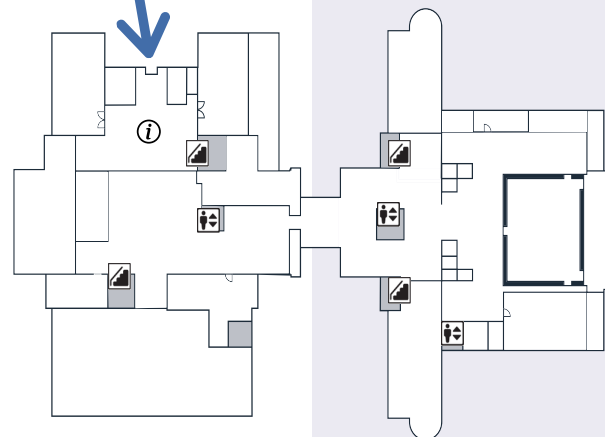

E 10th St

Honnold

Mudd

Poppy Classroom
(formerly Mudd 3 South Classroom)

Floor 3

North Entrance

Viewed from E 10th St

Main Services Desk (Honnold 1)

Floor 2

N Columbia Ave

HOW TO FIND

Floor 1

N Dartmouth Ave

N College Way

THE CLAREMONT COLLEGES LIBRARY