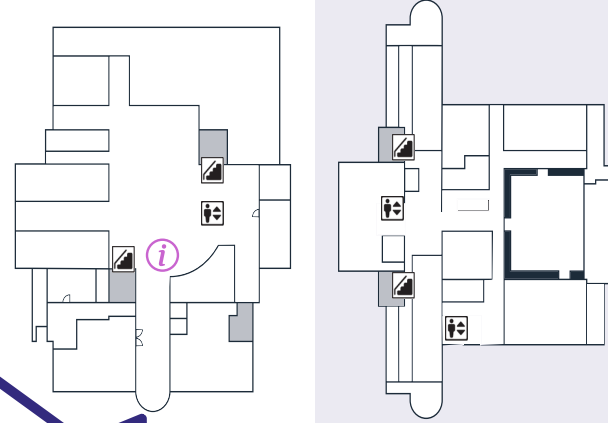

E 10th St

HOW TO FIND

Honnold

Mudd

Floor 3

Floor 2

Yarrow Classroom
(formerly Mudd 2 North Classroom)

N Columbia Ave

Floor 1

N Dartmouth Ave

N College Way

South Entrance

Viewed from the corner of N Dartmouth and College Way

Main Services Desk (Honnold 1)

THE CLAREMONT COLLEGES LIBRARY

E 10th St

Honnold

Mudd

North Entrance

Viewed from E 10th St

i Main Services Desk (Honnold 1)

Floor 3

Floor 2

N Columbia Ave