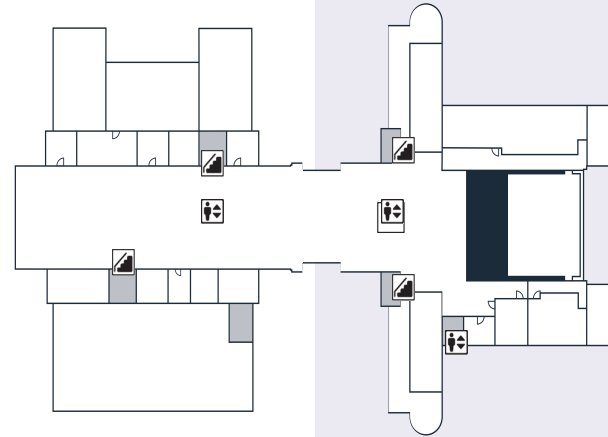

E 10th St

HOW TO FIND

Honnold

Mudd

Floor 3

Floor 2

Yarrow Classroom
(formerly Mudd 2 North Classroom)

N Columbia Ave

Floor 1

N Dartmouth Ave

N College Way

South Entrance

Viewed from the corner of N Dartmouth and College Way

Main Services Desk (Honnold 1)

THE CLAREMONT COLLEGES LIBRARY

E 10th St

Honnold

Mudd

North Entrance

Viewed from E 10th St

i Main Services Desk (Honnold 1)

Floor 3

Floor 2

N Columbia Ave