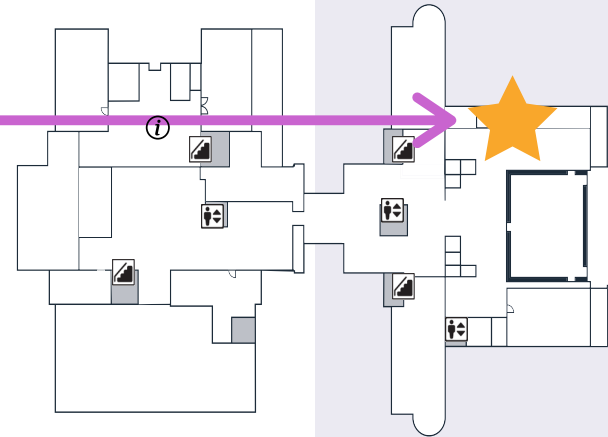

E 10th St

HOW TO FIND

Honnold

Mudd

Floor 3

Floor 2

Yarrow Classroom
(formerly Mudd 2 North Classroom)

N Columbia Ave

Floor 1

N Dartmouth Ave

N College Way

South Entrance

Viewed from the corner of N Dartmouth and College Way

Main Services Desk (Honnold 1)

THE CLAREMONT COLLEGES LIBRARY

E 10th St

Honnold

Mudd

North Entrance

Viewed from E 10th St

i Main Services Desk (Honnold 1)

Floor 3

Floor 2

N Columbia Ave