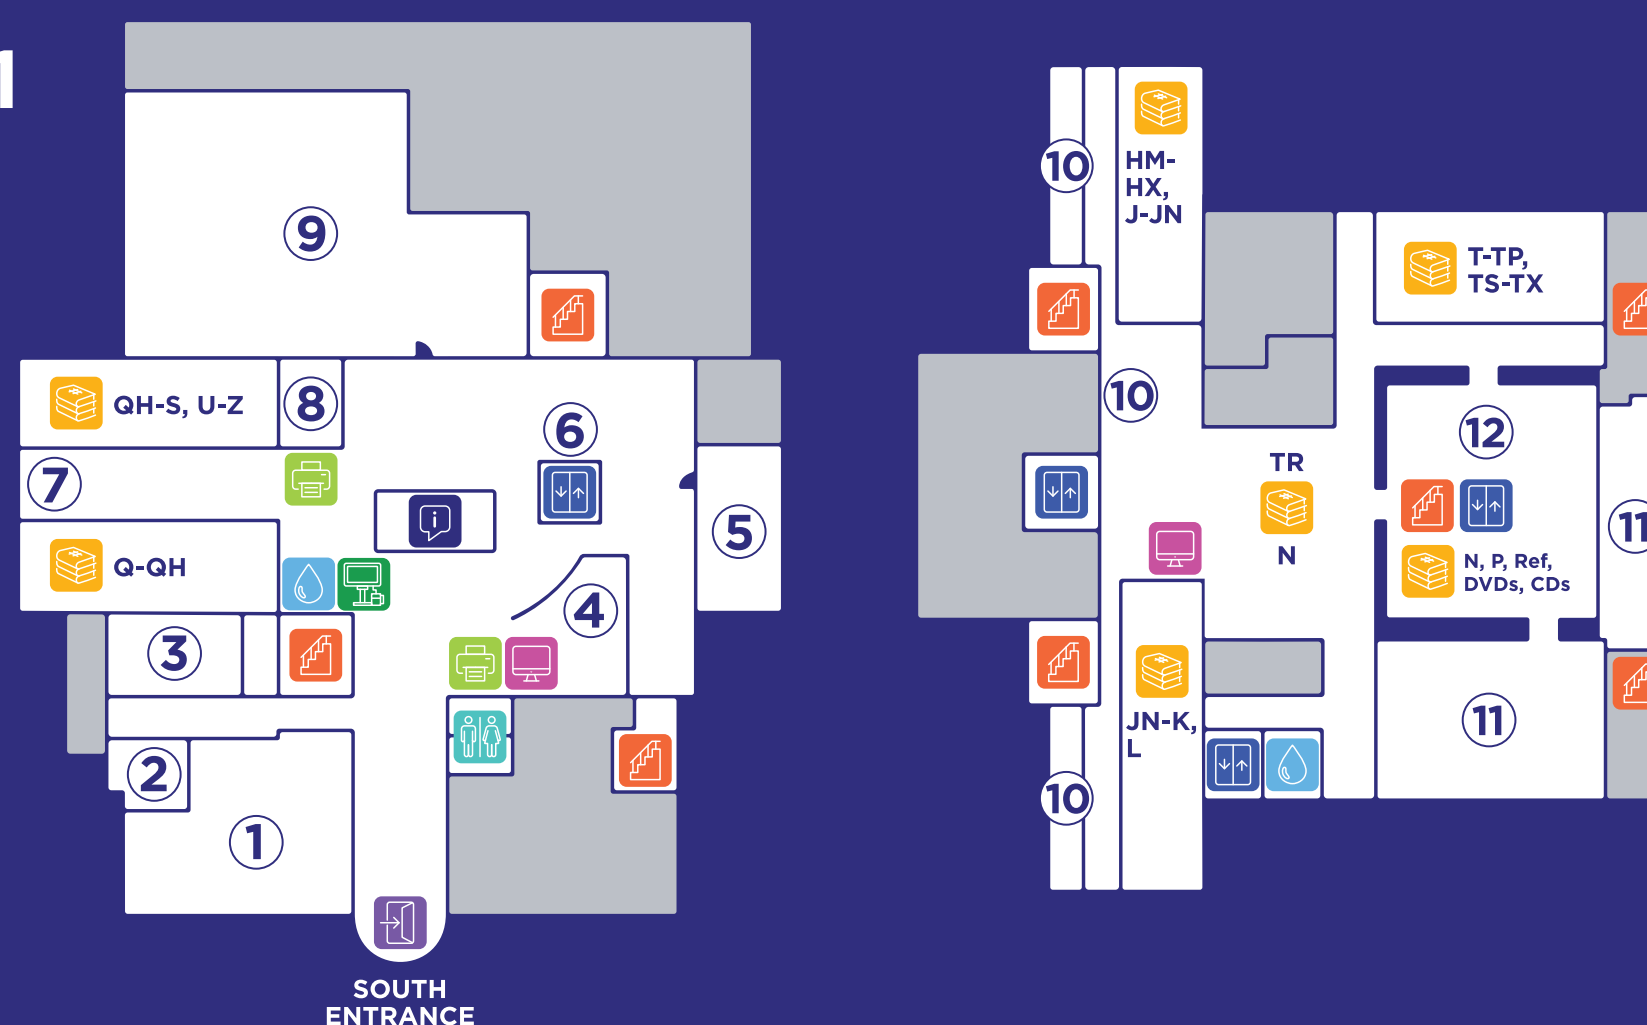

4 FLOOR

Honnold 4 & Mudd 4

- 41 Group Study Rooms #401-406
- 40 Irvine Reading Room
- 39 Quiet Study Space
- All-Gender Restroom

H4

M4

3 FLOOR

Honnold 3 & Mudd 3

- 34 3rd Floor Bridge
- 30 Asian Library
- 38 Bound Periodicals
- 32 Group Study Room #3A
- 33 Group Study Room #3B
- 31 Group Study Room #3C
- 35 Mudd Conference Room
- 36 Poppy Classroom
- 37 Multi-Tier Stacks

H3

M3

2 FLOOR

Honnold 2 & Mudd 2

- 19 2nd Floor Bridge
- 20 Browsing Collections & Current Periodicals
- 25 Clary Conference Room
- 15 Collaborative Commons
- 23 Computers
- 13 Dean's Office
- 21 Digital Scholarship Collaboratory
- 28 East Patio
- Men's Restroom
- Women's Restroom
- 18 Founders Room
- 14 Honnold Conference Room
- 24 Yarrow Classroom
- 26 Ponderosa Classroom
- 29 Multi-Tier Stacks
- 16 North Lobby
- 27 Solarium
- 17 Special Collections Reading Room
- 22 Study Cubes

H2

M2

1 FLOOR

Honnold 1 & Mudd 1

- 6 Book Scanners
- 4 Café
- 3 Center for Teaching & Learning
- 1 Connection & Copy Center
- 8 Course Readings
- 5 First Floor Press
- 11 Government Documents
- 9 Huntley Bookstore
- 2 Office of Consortial Academic Collaboration
- 10 Microfilm Collection
- 7 Microfilm Reader
- 12 Multi-Tier Stacks

H1

M1

- Entrance/Exit
- Stairs
- Computer
- Water Fountain
- Printer
- Restrooms
- Call Number
- Elevator
- Service Desk
- Self Checkout