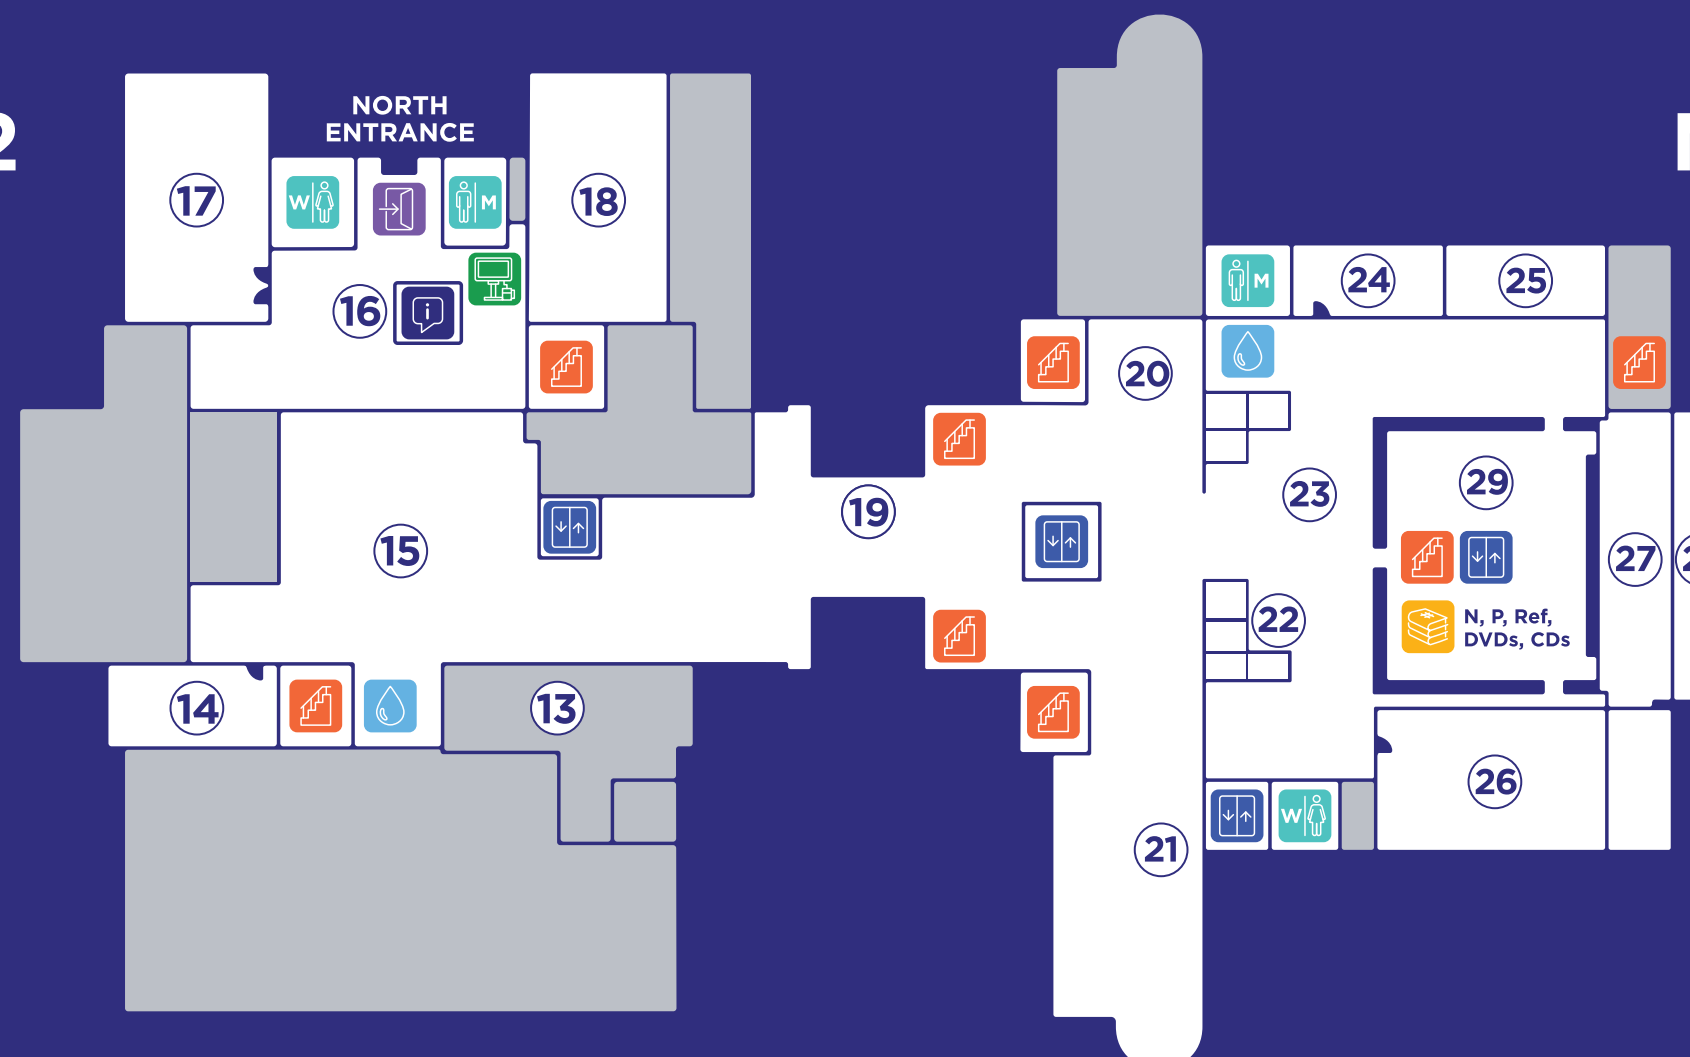

4 FLOOR

Honnold 4 & Mudd 4

- 41 Group Study Rooms #401-406
- 40 Irvine Reading Room
- 39 Quiet Study Space
- All-Gender Restroom

H4

M4

3 FLOOR

Honnold 3 & Mudd 3

- 34 3rd Floor Bridge
- 30 Asian Library
- 38 Bound Periodicals
- 32 Group Study Room #3A
- 33 Group Study Room #3B
- 31 Group Study Room #3C
- 35 Mudd Conference Room
- 36 Poppy Classroom
- 37 Multi-Tier Stacks

H3

M3

2 FLOOR

Honnold 2 & Mudd 2

- 19 2nd Floor Bridge
- 20 Browsing Collections & Current Periodicals
- 25 Clary Conference Room
- 15 Collaborative Commons
- 23 Computers
- 13 Dean's Office
- 21 Digital Scholarship Collaboratory
- 28 East Patio
- Men's Restroom
- Women's Restroom
- 18 Founders Room
- 14 Honnold Conference Room
- 24 Yarrow Classroom
- 26 Ponderosa Classroom
- 29 Multi-Tier Stacks
- 16 North Lobby
- 27 Solarium
- 17 Special Collections Reading Room
- 22 Study Cubes

H2

M2

1 FLOOR

Honnold 1 & Mudd 1

- 6 Book Scanners
- 4 Café
- 3 Center for Teaching & Learning
- 1 Connection & Copy Center
- 8 Course Readings
- 5 First Floor Press
- 11 Government Documents
- 9 Huntley Bookstore
- 2 Office of Consortial Academic Collaboration
- 10 Microfilm Collection
- 7 Microfilm Reader
- 12 Multi-Tier Stacks

H1

M1

- Entrance/Exit
- Stairs
- Computer
- Water Fountain
- Printer
- Restrooms
- Call Number
- Elevator
- Service Desk
- Self Checkout